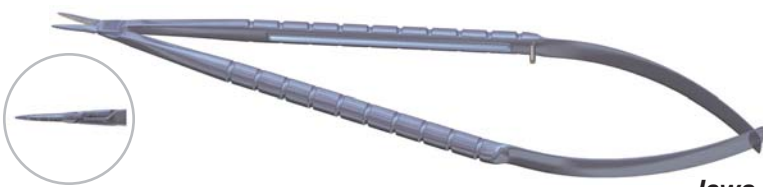

**8-032 Straight with Lock**  
**8-033 Straight w/out Lock**

- Overall length 115 mm
- Round serrated handle

**Barraquer Needle Holder, Fine Jaws 12 mm**

**8-040 Curved with Lock**  
**8-041 Curved w/out Lock**

- Overall length 115 mm
- Round serrated handle

**Barraquer Needle Holder, Fine Jaws 12 mm**

**8-042 Straight with Lock**  
**8-043 Straight w/out Lock**

- Overall length 115 mm
- Round serrated handle

**Barraquer Needle Holder, Extra Fine Jaws 8 mm**

**8-044 Curved with Lock**  
**8-045 Curved w/out Lock**

- Overall length 115 mm
- Round serrated handle

**Barraquer Needle Holder, Extra Fine Jaws 8 mm**

**8-046 Straight with Lock**  
**8-047 Straight w/out Lock**