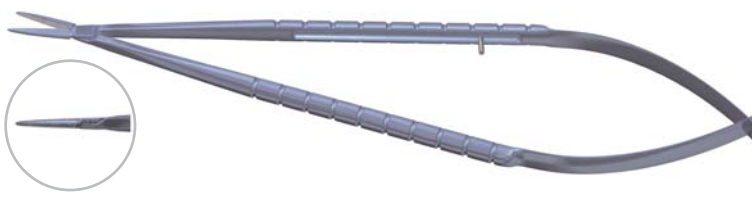

**8-062 Straight with Lock**  
**8-063 Straight w/out Lock**

- Overall length 125 mm
- Round serrated handle

**Barraquer Needle Holder, Fine Jaws 12 mm**

**8-070 Curved with Lock**  
**8-071 Curved w/out Lock**

- Overall length 125 mm
- Round serrated handle

**Barraquer Needle Holder, Fine Jaws 12 mm**

**8-072 Straight with Lock**  
**8-073 Straight w/out Lock**

- Overall length 125 mm
- Round serrated handle

**Barraquer Needle Holder, Extra Fine Jaws 8 mm**