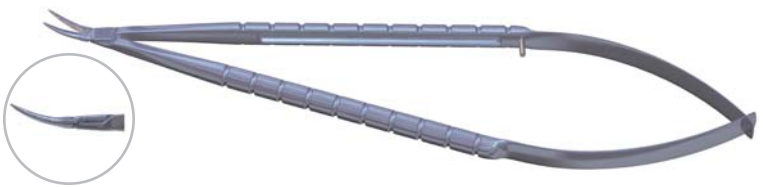

- Overall length 115 mm
- Round serrated handle

**Barraquer Needle Holder, Fine Jaws 12 mm**

**8-042 Straight with Lock**  
**8-043 Straight w/out Lock**

- Overall length 115 mm
- Round serrated handle

**Barraquer Needle Holder, Extra Fine Jaws 8 mm**

**8-044 Curved with Lock**  
**8-045 Curved w/out Lock**

- Overall length 115 mm
- Round serrated handle

**Barraquer Needle Holder, Extra Fine Jaws 8 mm**

**8-046 Straight with Lock**  
**8-047 Straight w/out Lock**