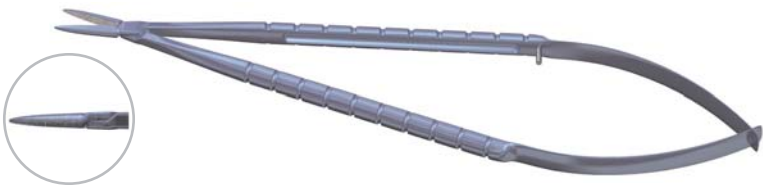

### MEDIUM SIZE, TITANIUM

**Barraquer Needle Holder, Standard Jaws 12 mm**

**8-030 Curved with Lock**  
**8-031 Curved w/out Lock**

- Overall length 115 mm
- Round serrated handle

**Barraquer Needle Holder, Standard Jaws 12 mm**

**8-032 Straight with Lock**  
**8-033 Straight w/out Lock**

- Overall length 115 mm
- Round serrated handle

**Barraquer Needle Holder, Fine Jaws 12 mm**

**8-040 Curved with Lock**  
**8-041 Curved w/out Lock**