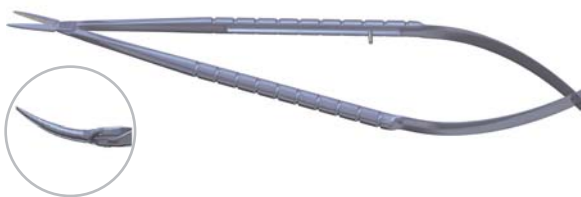

### LONG SIZE, TITANIUM

**Barraquer Needle Holder, Standard Jaws 12 mm**

**8-060 Curved with Lock**  
**8-061 Curved w/out Lock**

- Overall length 125 mm
- Round serrated handle

**Barraquer Needle Holder, Standard Jaws 12 mm**

**8-062 Straight with Lock**  
**8-063 Straight w/out Lock**

- Overall length 125 mm
- Round serrated handle

**Barraquer Needle Holder, Fine Jaws 12 mm**

**8-070 Curved with Lock**  
**8-071 Curved w/out Lock**