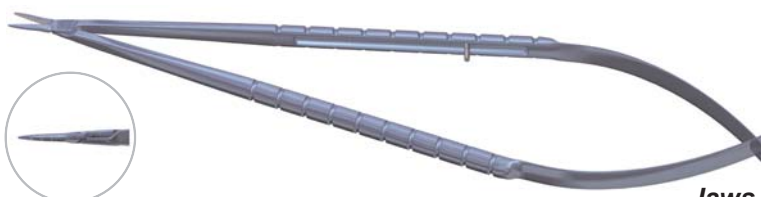

- Overall length 125 mm
- Round serrated handle

**Barraquer Needle Holder, Fine Jaws 12 mm**

**8-072 Straight with Lock**  
**8-073 Straight w/out Lock**

- Overall length 125 mm
- Round serrated handle

**Barraquer Needle Holder, Extra Fine Jaws 8 mm**

**8-050 Curved with Lock**  
**8-051 Curved w/out Lock**

- Overall length 125 mm
- Round serrated handle

**Barraquer Needle Holder, Extra Fine Jaws 8 mm**

**8-052 Straight with Lock**  
**8-053 Straight w/out Lock**