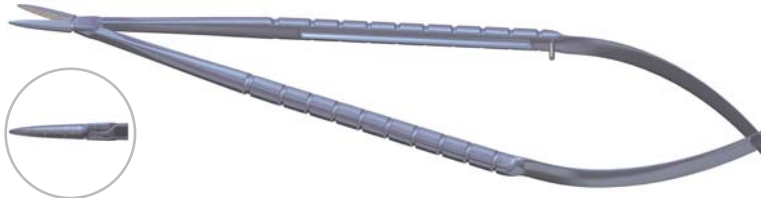

### LONG SIZE, TITANIUM

**Barraquer Needle Holder, Standard Jaws 12 mm**

**8-060 Curved with Lock**  
**8-061 Curved w/out Lock**

- Overall length 125 mm
- Round serrated handle

**Barraquer Needle Holder, Standard Jaws 12 mm**

**8-062 Straight with Lock**  
**8-063 Straight w/out Lock**

- Overall length 125 mm
- Round serrated handle

**Barraquer Needle Holder, Fine Jaws 12 mm**

**8-070 Curved with Lock**  
**8-071 Curved w/out Lock**