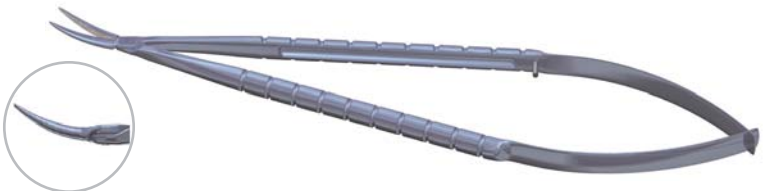

## NEEDLE HOLDERS

### MEDIUM SIZE, TITANIUM

**Barraquer Needle Holder, Standard Jaws 12 mm**

**8-030 Curved with Lock**  
**8-031 Curved w/out Lock**

- Overall length 115 mm
- Round serrated handle

**Barraquer Needle Holder, Standard Jaws 12 mm**

**8-032 Straight with Lock**  
**8-033 Straight w/out Lock**

- Overall length 115 mm
- Round serrated handle

**Barraquer Needle Holder, Fine Jaws 12 mm**

**8-040 Curved with Lock**  
**8-041 Curved w/out Lock**