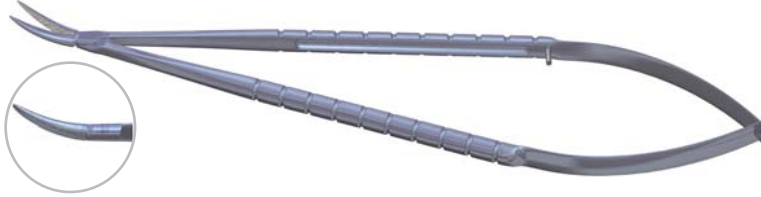

8

NEEDLE HOLDERS

LONG SIZE, TITANIUM

Barraquer Needle Holder, Standard Jaws 12 mm

8-060 Curved with Lock
8-061 Curved w/out Lock

- Overall length 125 mm
- Round serrated handle