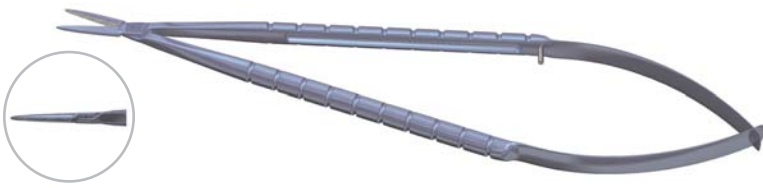

### MEDIUM SIZE, TITANIUM

**Barraquer Needle Holder, Standard Jaws 12 mm**

**8-030 Curved with Lock**  
**8-031 Curved w/out Lock**

- Overall length 115 mm
- Round serrated handle

**Barraquer Needle Holder, Standard Jaws 12 mm**

**8-032 Straight with Lock**  
**8-033 Straight w/out Lock**

- Overall length 115 mm
- Round serrated handle

**Barraquer Needle Holder, Fine Jaws 12 mm**

**8-040 Curved with Lock**  
**8-041 Curved w/out Lock**

- Overall length 115 mm
- Round serrated handle

**Barraquer Needle Holder, Fine Jaws 12 mm**

**8-042 Straight with Lock**  
**8-043 Straight w/out Lock**

- Overall length 115 mm
- Round serrated handle

**Barraquer Needle Holder, Extra Fine Jaws 8 mm**