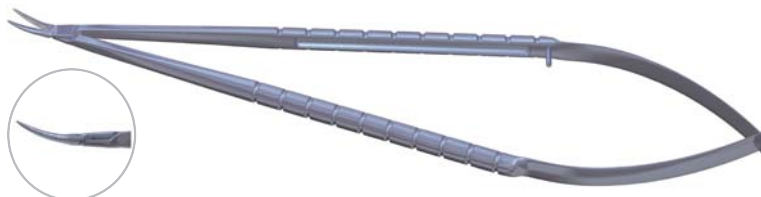

- Overall length 125 mm
- Round serrated handle

**Barraquer Needle Holder, Fine Jaws 12 mm**

**8-072 Straight with Lock**  
**8-073 Straight w/out Lock**

- Overall length 125 mm
- Round serrated handle

**Barraquer Needle Holder, Extra Fine Jaws 8 mm**

**8-050 Curved with Lock**  
**8-051 Curved w/out Lock**

- Overall length 125 mm
- Round serrated handle

**Barraquer Needle Holder, Extra Fine Jaws 8 mm**

**8-052 Straight with Lock**  
**8-053 Straight w/out Lock**